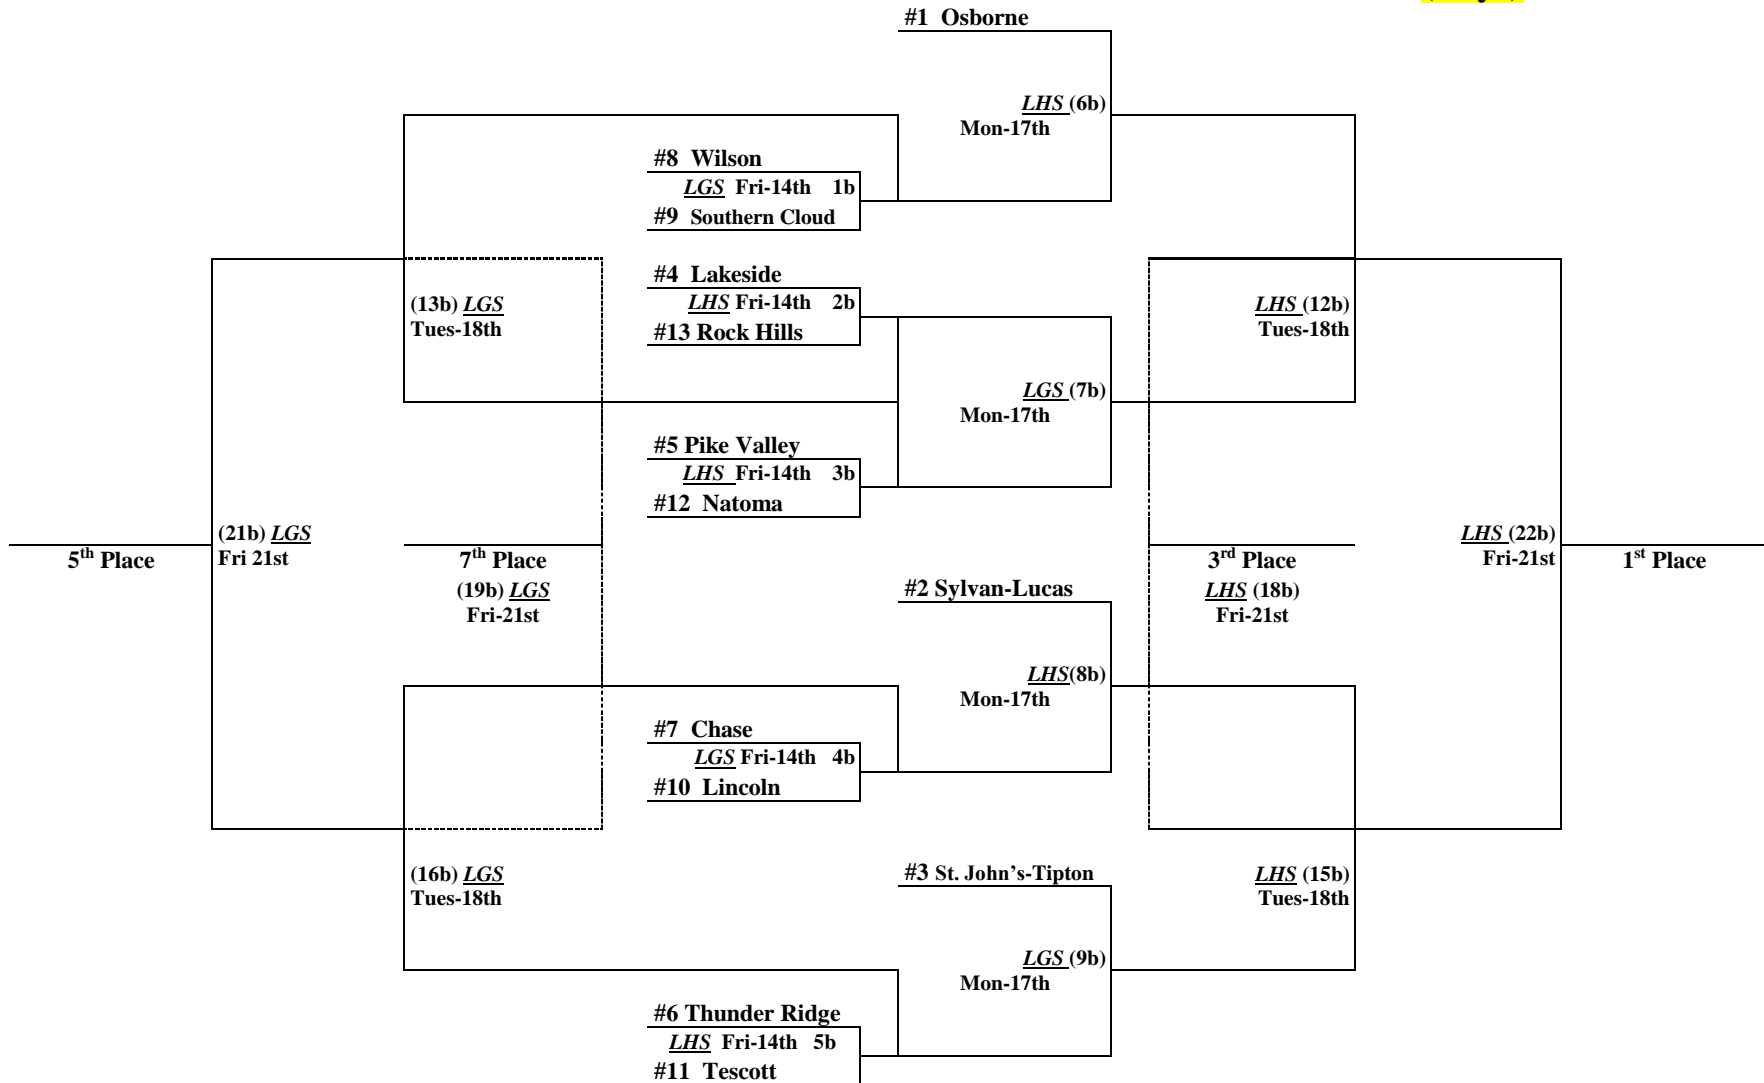

2022 NORTHERN PLAINS LEAGUE BASKETBALL TOURNAMENT (Girls)

CONSOLATION GAMES

(10g) L1g vs L 2g Mon-17th 3:30pm SLUHS

(11g) L4g vs L5g Mon-17th SLUHS

(14g) L2g vs L3g Tues-18th 3:30pm SLUHS

(17g) L1g vs L 5g Tues-18th SLUHS

(20g) L3g vs L4g Fri-21st 3:30pm SLUHS

2022 NORTHERN PLAINS LEAGUE BASKETBALL TOURNAMENT (Boys)

CONSOLATION GAMES

(10b) L1b vs L 2b Mon-17th SLUHS

(11b) L4b vs L5b Mon-17th SLUHS

(14b) L2b vs L3b Tue-18th SLUHS

(17b) L1b vs L5b Tues-18th SLUHS

(20b) L3b vs L4b Fri-21st SLUHS