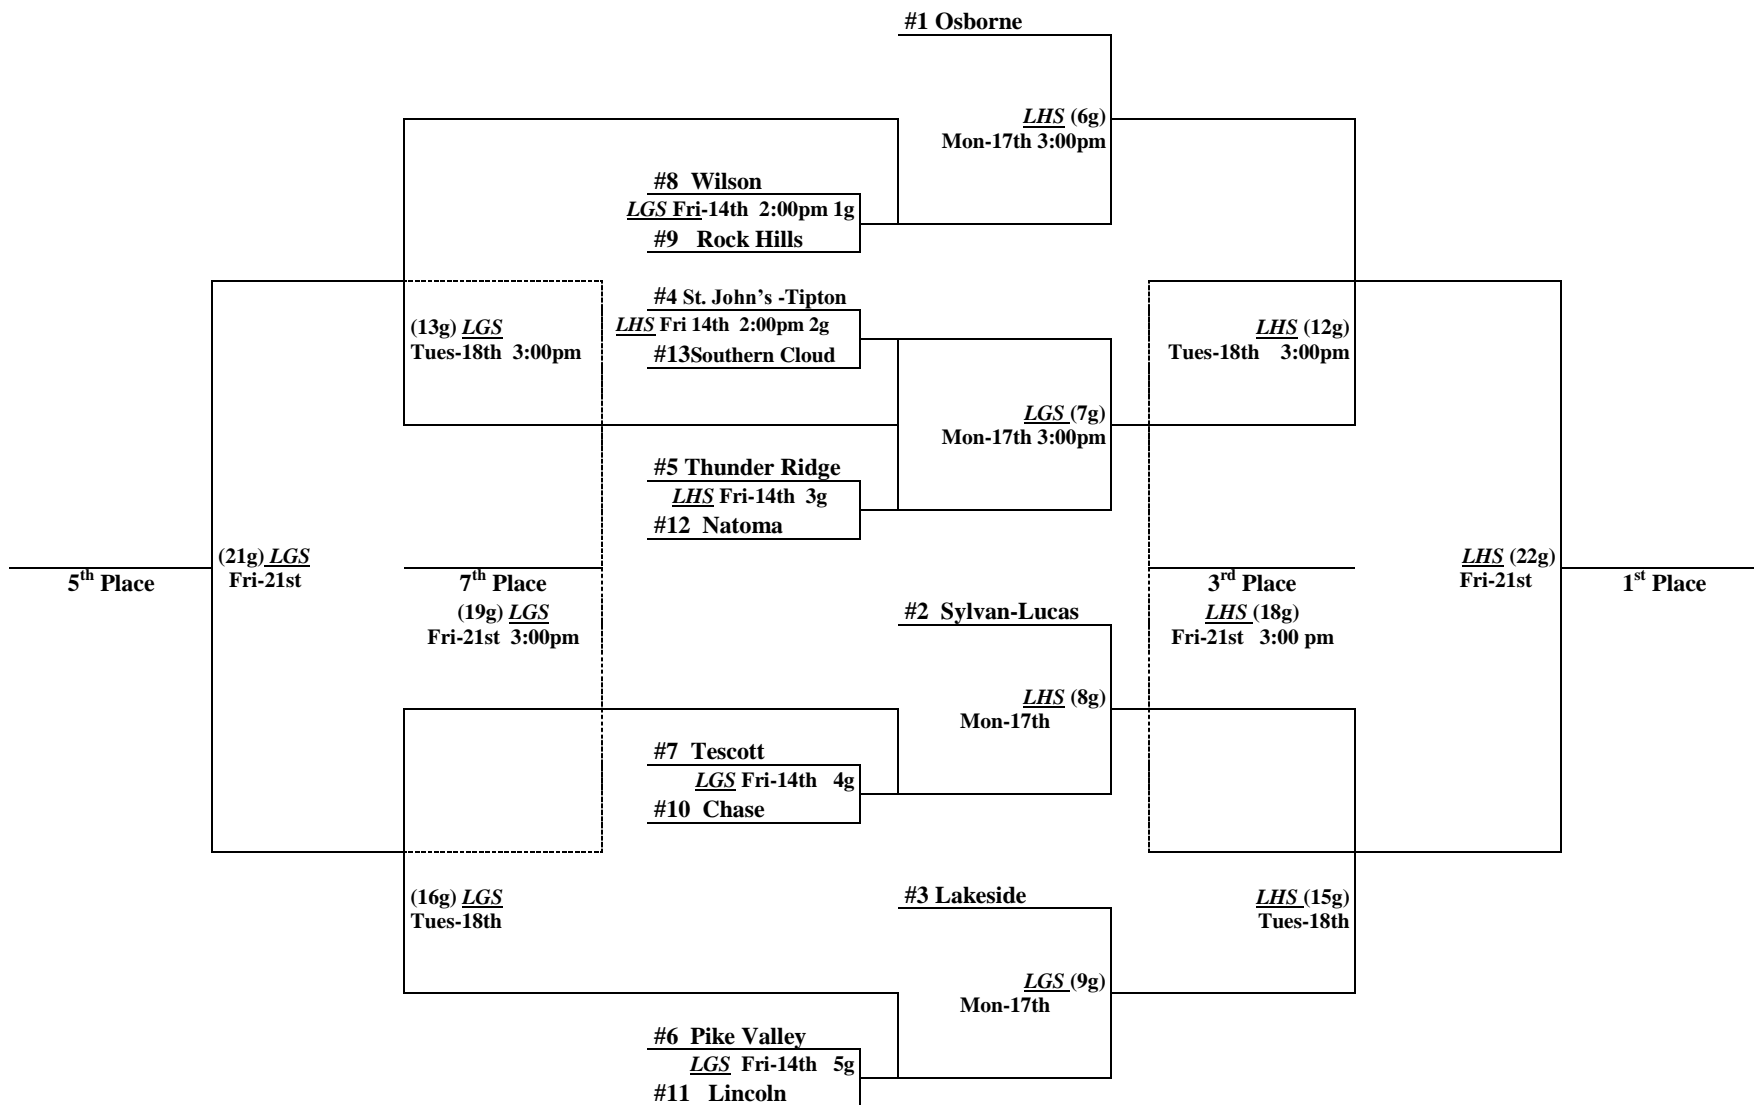

2022 NORTHERN PLAINS LEAGUE BASKETBALL TOURNAMENT (Girls)

CONSOLATION GAMES

(10g) L1g vs L 2g Mon-17th 3:30pm SLUHS

(11g) L4g vs L5g Mon-17th SLUHS

(14g) L2g vs L3g Tues-18th 3:30pm SLUHS

(17g) L1g vs L 5g Tues-18th SLUHS

(20g) L3g vs L4g Fri-21st 3:30pm SLUHS

2022 NORTHERN PLAINS LEAGUE BASKETBALL TOURNAMENT (Boys)

CONSOLATION GAMES

(10b) L1b vs L 2b Mon-17th SLUHS

(11b) L4b vs L5b Mon-17th SLUHS

(14b) L2b vs L3b Tue-18th SLUHS

(17b) L1b vs L5b Tues-18th SLUHS

(20b) L3b vs L4b Fri-21st SLUHS